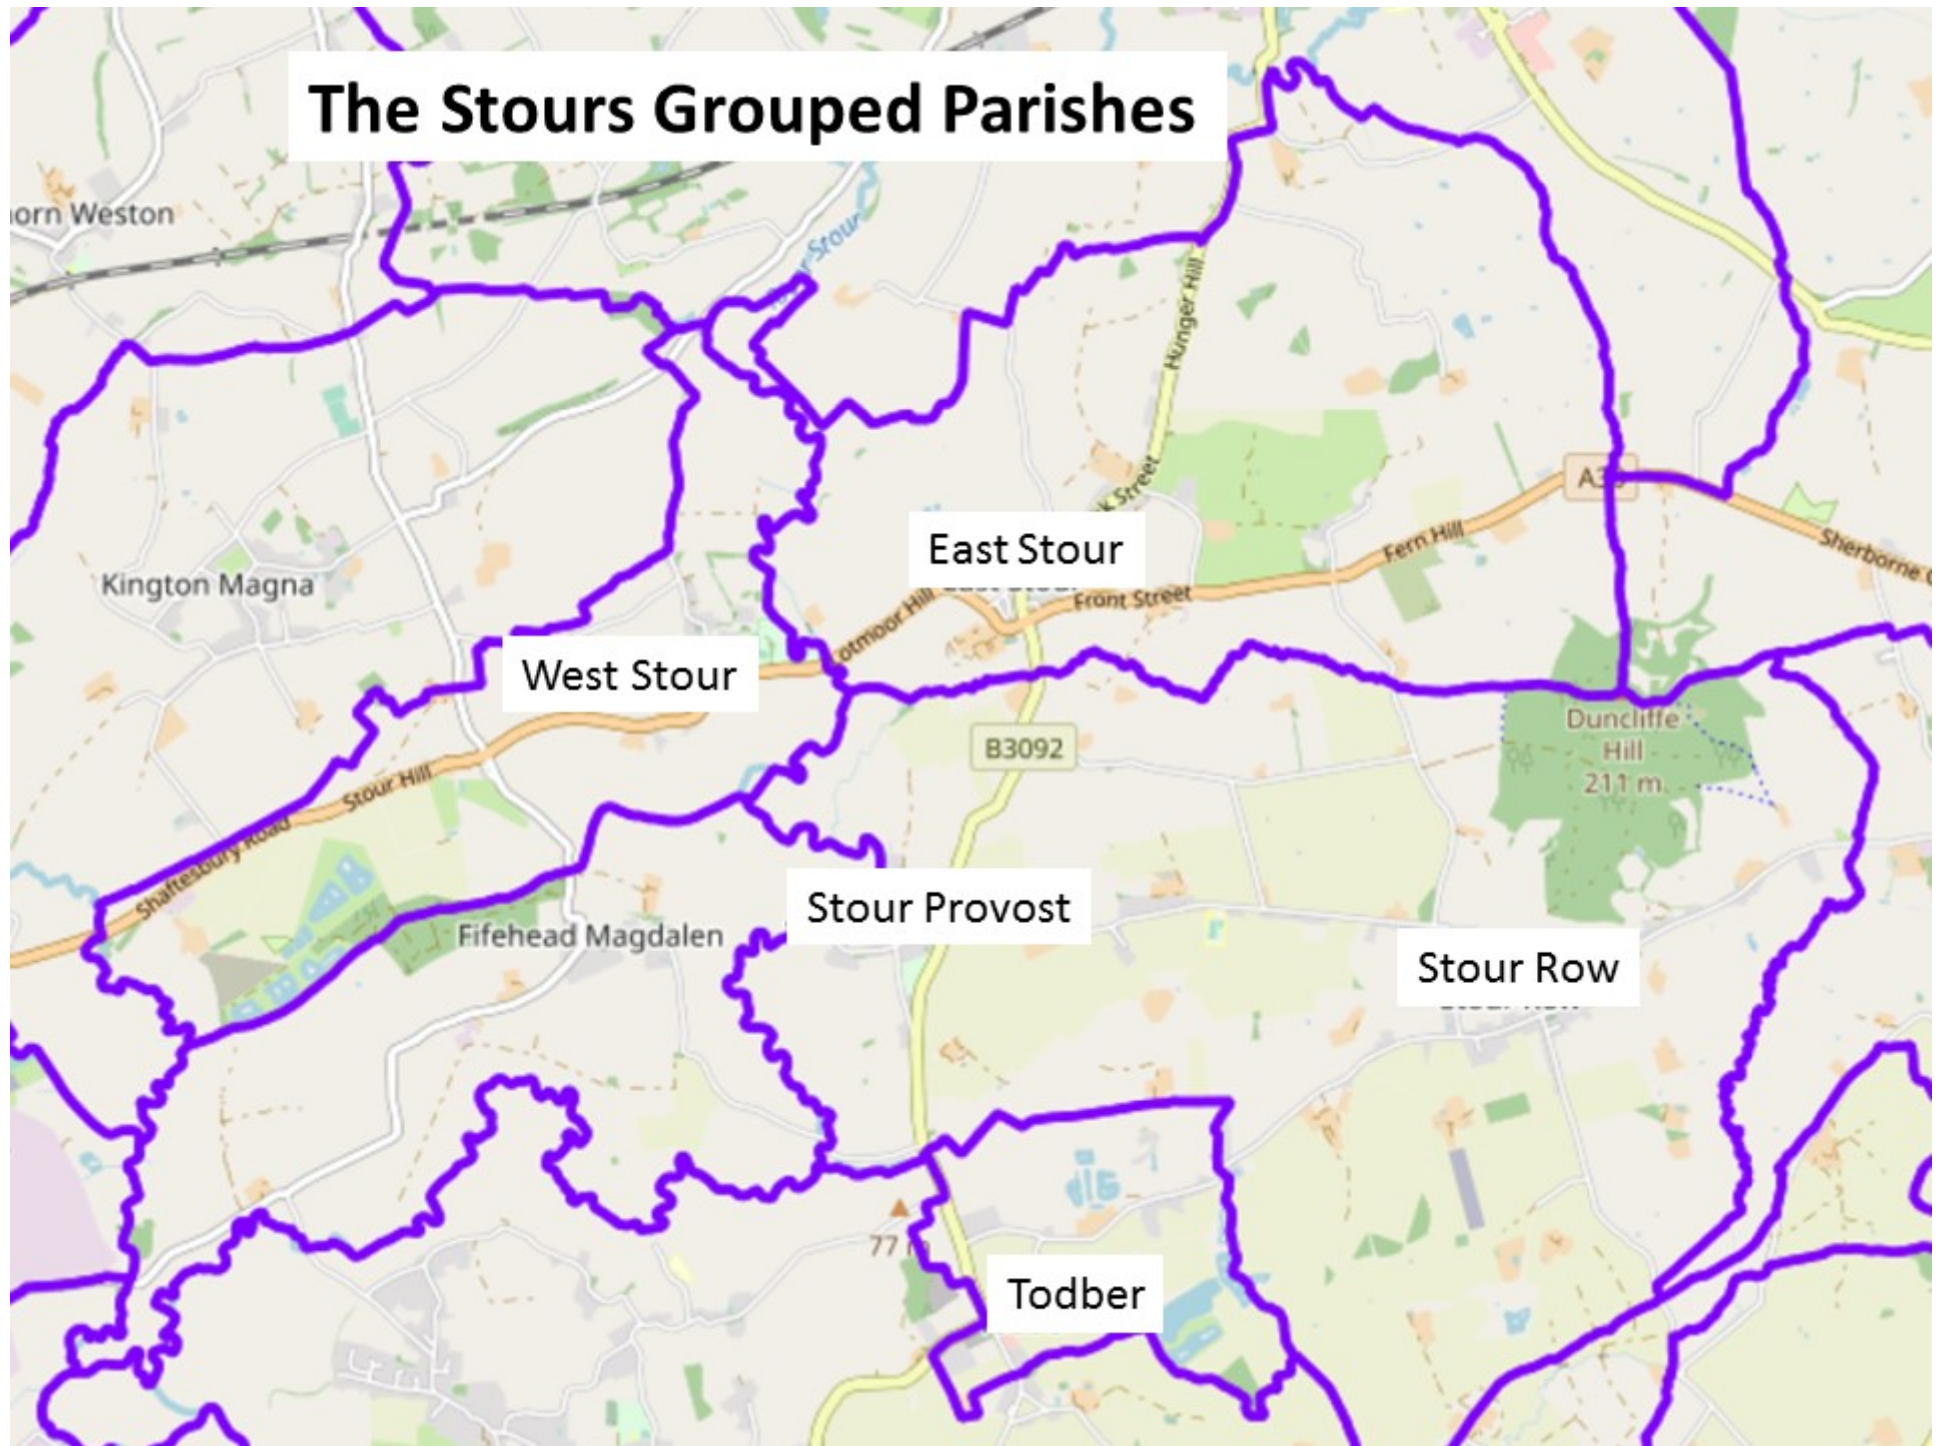

The Stours Grouped Parishes

orn Weston

Kington Magna

West Stour

East Stour

Stour Provost

Stour Row

Todber

Duncliffe Hill
211 m

B3092

77

A3